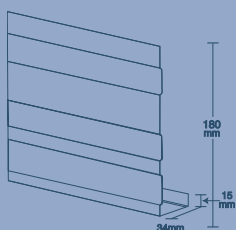

# DIMENSIONS OF OUR PRODUCTS

**NU-LINE**

**NU-LINE METAL ROOF**

**MINI-LINE**

**OLD STYLE QUAD**

**ROUNDLINE UNSLOTTED**

**ROUNDLINE SLOTTED**

**ACE QUAD**

**HALF ROUND UNSLOTTED**

**HALF ROUND SLOTTED**

**FASCIA COVER**

**STEEL FASCIA**

**RAINWATER HEAD**

**SQUARE-LINE**

**LEAF DIVERTER 90MM**

**LEAF DIVERTER 100 X 50MM**