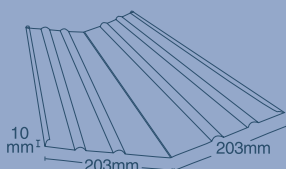

DIMENSIONS OF OUR PRODUCTS

VALLEY