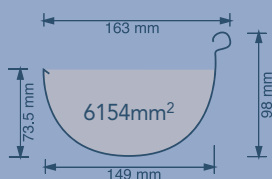

# DIMENSIONS OF OUR PRODUCTS

**NU-LINE**

**NU-LINE METAL ROOF**

**MINI-LINE**

**OLD STYLE QUAD**

**ROUNDLINE UNSLOTTED**

**ROUNDLINE SLOTTED**

**ACE QUAD**

**HALF ROUND UNSLOTTED**

**HALF ROUND SLOTTED**

**FASCIA COVER**

**STEEL FASCIA**

**RAINWATER HEAD**

**SQUARE-LINE**

**LEAF DIVERTER 90MM**

**LEAF DIVERTER 100 X 50MM**