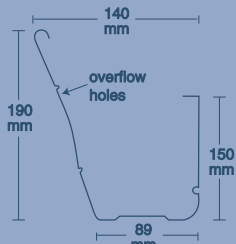

# DIMENSIONS OF OUR PRODUCTS

**NU-LINE**

**NU-LINE METAL ROOF**

**MINI-LINE**

**OLD STYLE QUAD**

**ROUNDLINE UNSLOTTED**

**ROUNDLINE SLOTTED**

**ACE QUAD**

**HALF ROUND UNSLOTTED**

**HALF ROUND SLOTTED**

**FASCIA COVER**

**STEEL FASCIA**

**RAINWATER HEAD**

**SQUARE-LINE**

**LEAF DIVERTER 90MM**

**LEAF DIVERTER 100 X 50MM**

**LEAF DIVERTER 100 X 75MM**

**VALLEY**

**BARGE SOAKER**