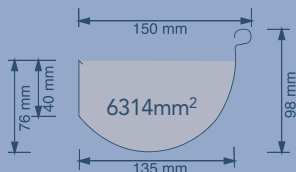

# DIMENSIONS OF OUR PRODUCTS

**NU-LINE**

**NU-LINE METAL ROOF**

**MINI-LINE**

**OLD STYLE QUAD**

**ROUNDLINE UNSLOTTED**

**ROUNDLINE SLOTTED**

**ACE QUAD**

**HALF ROUND UNSLOTTED**

**HALF ROUND SLOTTED**

**FASCIA COVER**

**STEEL FASCIA**

**RAINWATER HEAD**

**SQUARE-LINE**

**LEAF DIVERTER 90MM**

**LEAF DIVERTER 100 X 50MM**