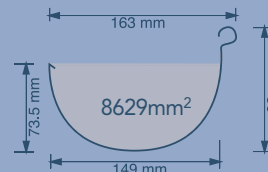

# DIMENSIONS OF OUR PRODUCTS

**NU-LINE**

**NU-LINE METAL ROOF**

**MINI-LINE**

**OLD STYLE QUAD**

**ROUNDLINE UNSLOTTED**

**ROUNDLINE SLOTTED**

**ACE QUAD**

**HALF ROUND UNSLOTTED**

**HALF ROUND SLOTTED**

**FASCIA COVER**

**STEEL FASCIA**

**RAINWATER HEAD**

**SQUARE-LINE**

**LEAF DIVERTER 90MM**

**LEAF DIVERTER 100 X 50MM**