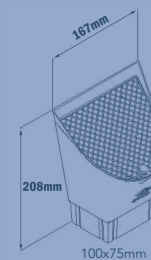

**HALF ROUND UNSLOTTED**

**HALF ROUND SLOTTED**

**FASCIA COVER**

**STEEL FASCIA**

**RAINWATER HEAD**

**SQUARE-LINE**

**LEAF DIVERTER 90MM**

**LEAF DIVERTER 100 X 50MM**

**LEAF DIVERTER 100 X 75MM**

**VALLEY**

**BARGE SOAKER**