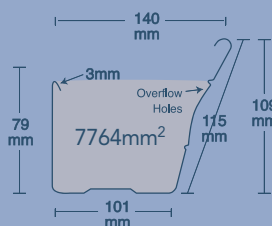

# DIMENSIONS OF OUR PRODUCTS

**NU-LINE**

**NU-LINE METAL ROOF**

**MINI-LINE**

**OLD STYLE QUAD**

**ROUNDLINE UNSLOTTED**

**ROUNDLINE SLOTTED**

**ACE QUAD**

**HALF ROUND UNSLOTTED**

**HALF ROUND SLOTTED**

**FASCIA COVER**

**STEEL FASCIA**

**RAINWATER HEAD**

**SQUARE-LINE**

**LEAF DIVERTER 90MM**

**LEAF DIVERTER 100 X 50MM**