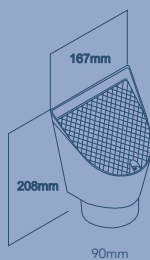

**HALF ROUND UNSLOTTED**

**HALF ROUND SLOTTED**

**FASCIA COVER**

**STEEL FASCIA**

**RAINWATER HEAD**

**SQUARE-LINE**

**LEAF DIVERTER 90MM**

**LEAF DIVERTER 100 X 50MM**

**LEAF DIVERTER 100 X 75MM**

**VALLEY**

**BARGE SOAKER**