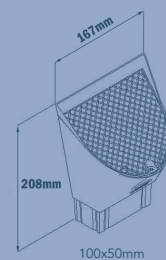

**HALF ROUND UNSLOTTED**

**HALF ROUND SLOTTED**

**FASCIA COVER**

**STEEL FASCIA**

**RAINWATER HEAD**

**SQUARE-LINE**

**LEAF DIVERTER 90MM**

**LEAF DIVERTER 100 X 50MM**

**LEAF DIVERTER 100 X 75MM**

**VALLEY**

**BARGE SOAKER**