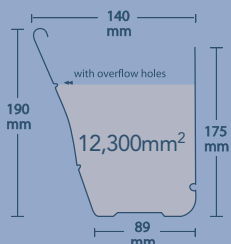

# DIMENSIONS OF OUR PRODUCTS

**NU-LINE**

**NU-LINE METAL ROOF**

**MINI-LINE**

**OLD STYLE QUAD**

**ROUNDLINE UNSLOTTED**

**ROUNDLINE SLOTTED**

**ACE QUAD**

**HALF ROUND UNSLOTTED**

**HALF ROUND SLOTTED**

**FASCIA COVER**

**STEEL FASCIA**

**RAINWATER HEAD**

**SQUARE-LINE**

**LEAF DIVERTER 90MM**

**LEAF DIVERTER 100 X 50MM**

**LEAF DIVERTER 100 X 75MM**

**VALLEY**

**BARGE SOAKER**