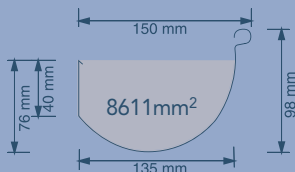

# DIMENSIONS OF OUR PRODUCTS

**NU-LINE**

**NU-LINE METAL ROOF**

**MINI-LINE**

**OLD STYLE QUAD**

**ROUNDLINE UNSLOTTED**

**ROUNDLINE SLOTTED**

**ACE QUAD**

**HALF ROUND UNSLOTTED**

**HALF ROUND SLOTTED**

**FASCIA COVER**

**STEEL FASCIA**

**RAINWATER HEAD**

**SQUARE-LINE**

**LEAF DIVERTER 90MM**

**LEAF DIVERTER 100 X 50MM**