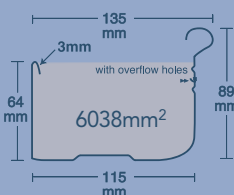

# DIMENSIONS OF OUR PRODUCTS

**NU-LINE**

**NU-LINE METAL ROOF**

**MINI-LINE**

**OLD STYLE QUAD**

**ROUNDLINE UNSLOTTED**

**ROUNDLINE SLOTTED**

**ACE QUAD**

**HALF ROUND UNSLOTTED**

**HALF ROUND SLOTTED**

**FASCIA COVER**

**STEEL FASCIA**

**RAINWATER HEAD**

**SQUARE-LINE**

**LEAF DIVERTER 90MM**

**LEAF DIVERTER 100 X 50MM**