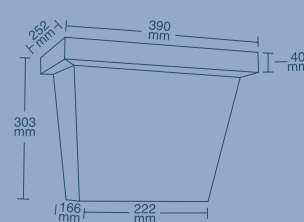

**HALF ROUND UNSLOTTED**

**HALF ROUND SLOTTED**

**FASCIA COVER**

**STEEL FASCIA**

**RAINWATER HEAD**

**SQUARE-LINE**

**LEAF DIVERTER 90MM**

**LEAF DIVERTER 100 X 50MM**

**LEAF DIVERTER 100 X 75MM**

**VALLEY**

**BARGE SOAKER**