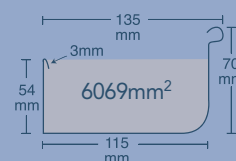

# DIMENSIONS OF OUR PRODUCTS

**NU-LINE**

**NU-LINE METAL ROOF**

**MINI-LINE**

**OLD STYLE QUAD**

**ROUNDLINE UNSLOTTED**

**ROUNDLINE SLOTTED**

**ACE QUAD**

**HALF ROUND UNSLOTTED**

**HALF ROUND SLOTTED**

**FASCIA COVER**

**STEEL FASCIA**

**RAINWATER HEAD**

**SQUARE-LINE**

**LEAF DIVERTER 90MM**

**LEAF DIVERTER 100 X 50MM**